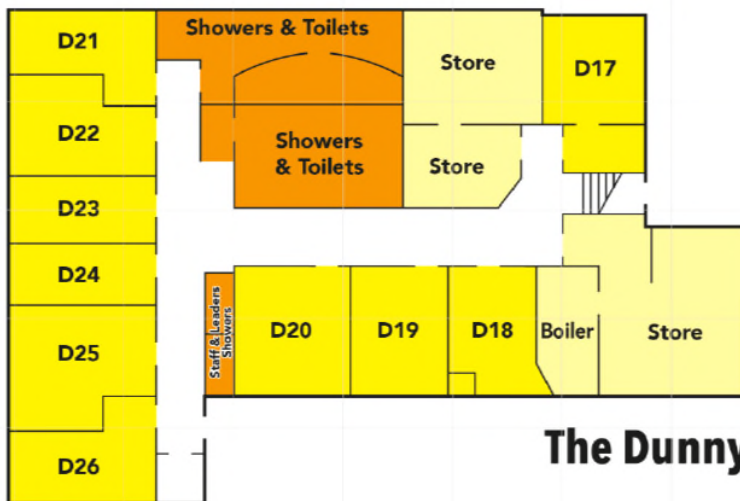

WESTBROOK ROOM DETAILS

Rev 02/08/22

Room No	Room name	Bunk bed	Single bed	Ensuite	Sink	Occupancy	Notes
S1	Caoe Canol	1	1		Y	3	
S2	Combruith	2			Y	4	
S3	All Hallows	3			Y	6	
S4	Bembridge	1		Y		2	
S5	Isle of Scily	2	1		y	5	
S6	Minchinhampton	1			y	2	
S7	Norfolk Broads	1			y	2	
S8	Pinewood	2			y	4	
						28	
F9	Nefyn	3				6	
F10	Castlerock	3	1			7	
F11	Bognor	3				6	
F12	Polzeath	1		Y		2	
F13	Hathrop Castle	1		y		2	
						23	
G15	Cranfield		2		Y + WC	2	Accessible room
G16	Cheyne Centre		1			1	
						3	
D17	Dyffryn Ardudwy	2			Y	4	
D18	Woolhope		2	Y		2	
D19	Ventnor	3			y	6	
D20	St Davids	4			y	8	
D21	Stoke Flemming	3			y	6	
D22	Ballater	4			y	8	
D23	Bowness	3	1		y	7	
D24	Malvern	3			y	6	
D25	Llanddwywe	3				6	
D26	Studland		1	y		1	Could have bunk bed
						54	

- KEY**
- Solent View
 - Meeting Areas
 - The Flat
 - Toilets & Showers
 - Ground Floor
 - Staff Areas
 - The Dunny

1st Floor

- KEY**
- Solent View
 - Meeting Areas
 - The Flat
 - Toilets & Showers
 - Ground Floor
 - Staff Areas
 - The Dunny

Ground Floor

- KEY**
- Solent View
 - Meeting Areas
 - The Flat
 - Toilets & Showers
 - Ground Floor
 - Staff Areas
 - The Dunny