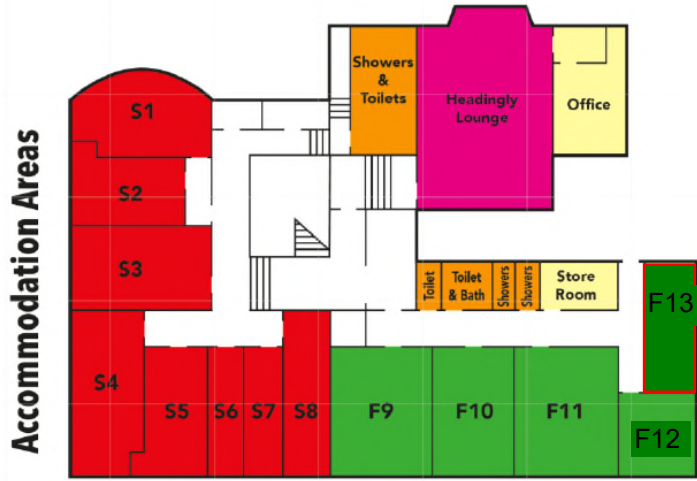

WESTBROOK ROOM DETAILS

Rev 02/08/22

Room No	Room name	Bunk bed	Single bed	Ensuite	Sink	Occupancy	Notes
S1	Caoe Canol	1	1		Y	3	
S2	Combruith	2			Y	4	
S3	All Hallows	3			Y	6	
S4	Bembridge	1		Y		2	
S5	Isle of Scily	2	1		y	5	
S6	Minchinhampton	1			y	2	
S7	Norfolk Broads	1			y	2	
S8	Pinewood	2			y	4	
						28	
F9	Nefyn	3				6	
F10	Castlerock	3	1			7	
F11	Bognor	3				6	
F12	Polzeath	1		Y		2	
F13	Hathrop Castle	1		y		2	
						23	
G15	Cranfield		2		Y + WC	2	Accessible room
G16	Cheyne Centre		1			1	
						3	
D17	Dyffryn Ardudwy	2			Y	4	
D18	Woolhope		2	Y		2	
D19	Ventnor	3			y	6	
D20	St Davids	4			y	8	
D21	Stoke Flemming	3			y	6	
D22	Ballater	4			y	8	
D23	Bowness	3	1		y	7	
D24	Malvern	3			y	6	
D25	Llanddwywe	3				6	
D26	Studland		1	y		1	Could have bunk bed
						54	

- KEY**
- Solent View
 - Meeting Areas
 - The Flat
 - Toilets & Showers
 - Ground Floor
 - Staff Areas
 - The Dunny

1st Floor

- KEY**
- Solent View
 - Meeting Areas
 - The Flat
 - Toilets & Showers
 - Ground Floor
 - Staff Areas
 - The Dunny

Ground Floor

- KEY**
- Solent View
 - Meeting Areas
 - The Flat
 - Toilets & Showers
 - Ground Floor
 - Staff Areas
 - The Dunny