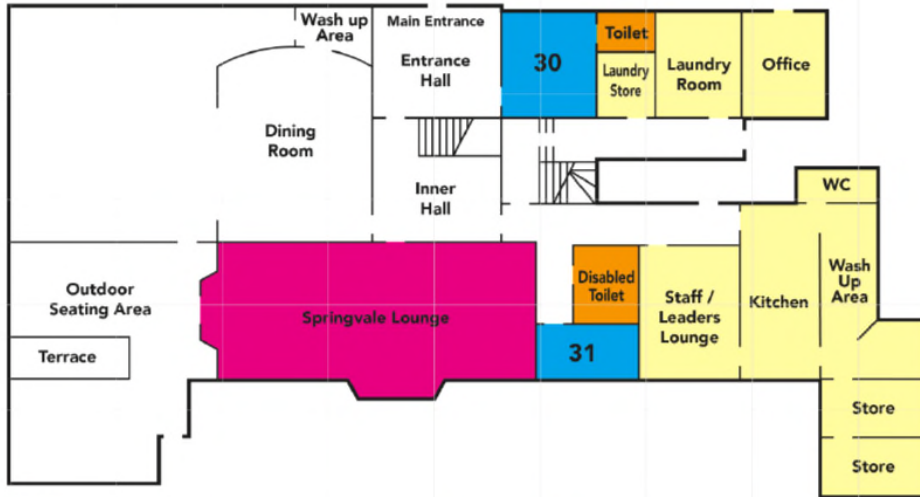

WESTBROOK ROOM DETAILS

Rev 02/08/22

Room No	Room name	Bunk bed	Single bed	Ensuite	Sink	Occupancy	Notes
S1	Caoe Canol	1	1		Y	3	
S2	Combruith	2			Y	4	
S3	All Hallows	3			Y	6	
S4	Bembridge	1		Y		2	
S5	Isle of Scily	2	1		y	5	
S6	Minchinhampton	1			y	2	
S7	Norfolk Broads	1			y	2	
S8	Pinewood	2			y	4	
						28	
F9	Nefyn	3				6	
F10	Castlerock	3	1			7	
F11	Bognor	3				6	
F12	Polzeath	1		Y		2	
F13	Hathrop Castle	1		y		2	
						23	
G15	Cranfield		2		Y + WC	2	Accessible room
G16	Cheyne Centre		1			1	
						3	
D17	Dyffryn Ardudwy	2			Y	4	
D18	Woolhope		2	Y		2	
D19	Ventnor	3			y	6	
D20	St Davids	4			y	8	
D21	Stoke Flemming	3			y	6	
D22	Ballater	4			y	8	
D23	Bowness	3	1		y	7	
D24	Malvern	3			y	6	
D25	Llanddwywe	3				6	
D26	Studland		1	y		1	Could have bunk bed
						54	

- KEY**
- Solent View
 - Meeting Areas
 - The Flat
 - Toilets & Showers
 - Ground Floor
 - Staff Areas
 - The Dunny

1st Floor

- KEY**
- Solent View
 - Meeting Areas
 - The Flat
 - Toilets & Showers
 - Ground Floor
 - Staff Areas
 - The Dunny

Ground Floor

- KEY**
- Solent View
 - Meeting Areas
 - The Flat
 - Toilets & Showers
 - Ground Floor
 - Staff Areas
 - The Dunny