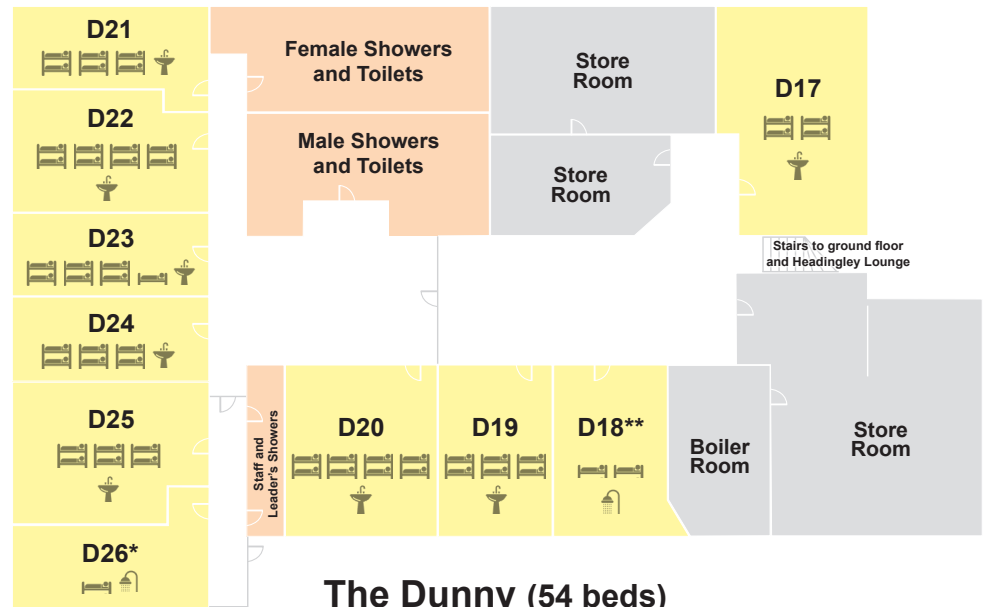

Westbrook Accommodation Areas – Main House

KEY

- = Solent View
- = The Flat
- = Ground Floor Room
- = The Dunny
- = Meeting Rooms
- = Dining Areas
- = Toilets & Showers
- = Staff Only Areas
- [Bunk Bed Icon] = Bunk Beds
- [Single Bed Icon] = Single Bed
- [Wash Basin Icon] = Wash Basin
- [En Suite Room Icon] = En Suite Room

The Dunny (54 beds)