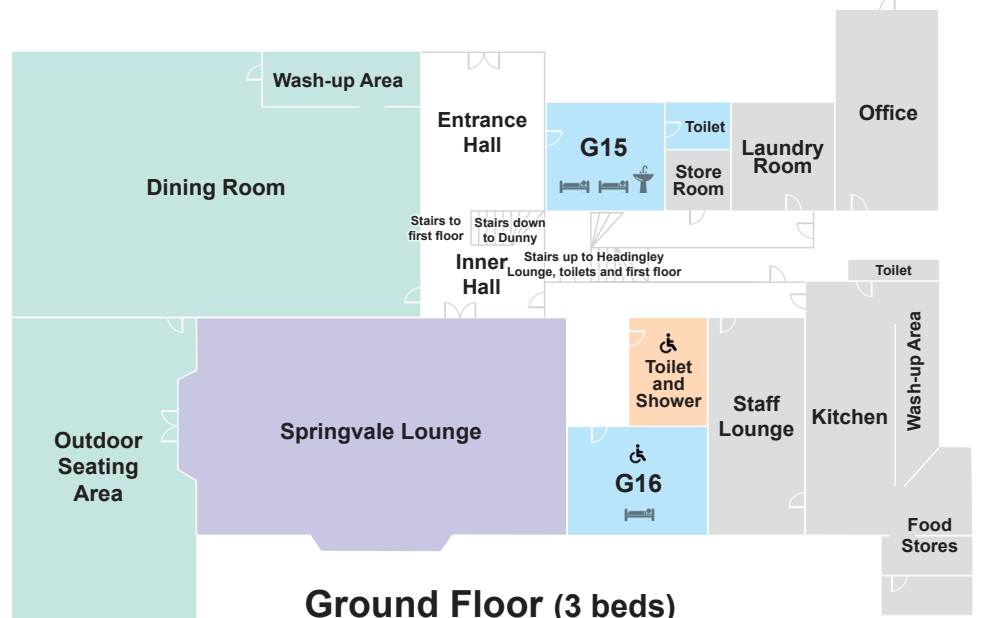

Ground Floor (3 beds)