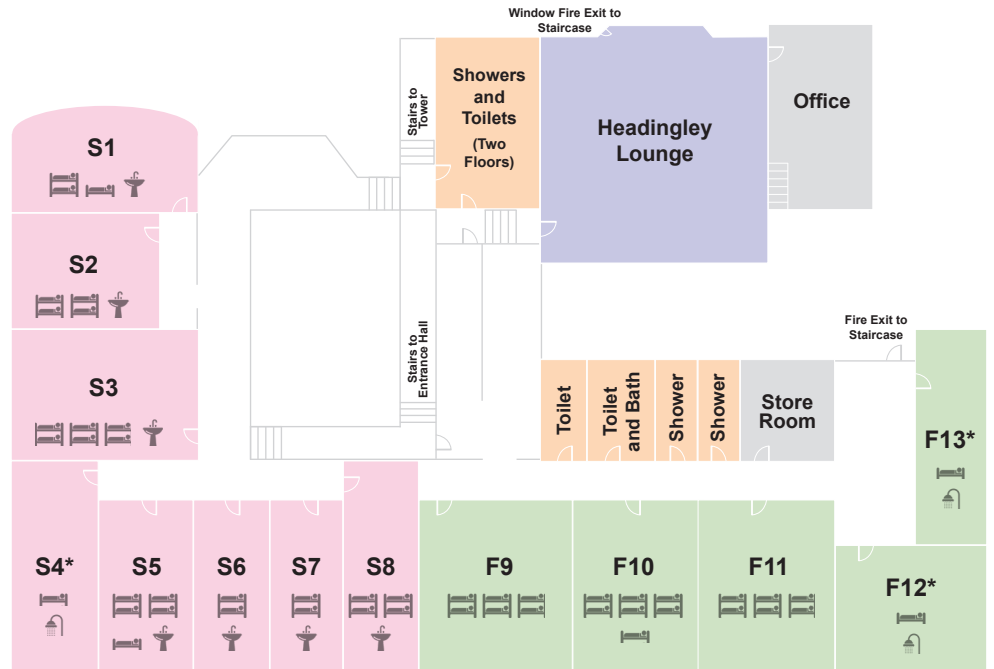

First Floor (Solent View 27 beds, The Flat 21 beds)